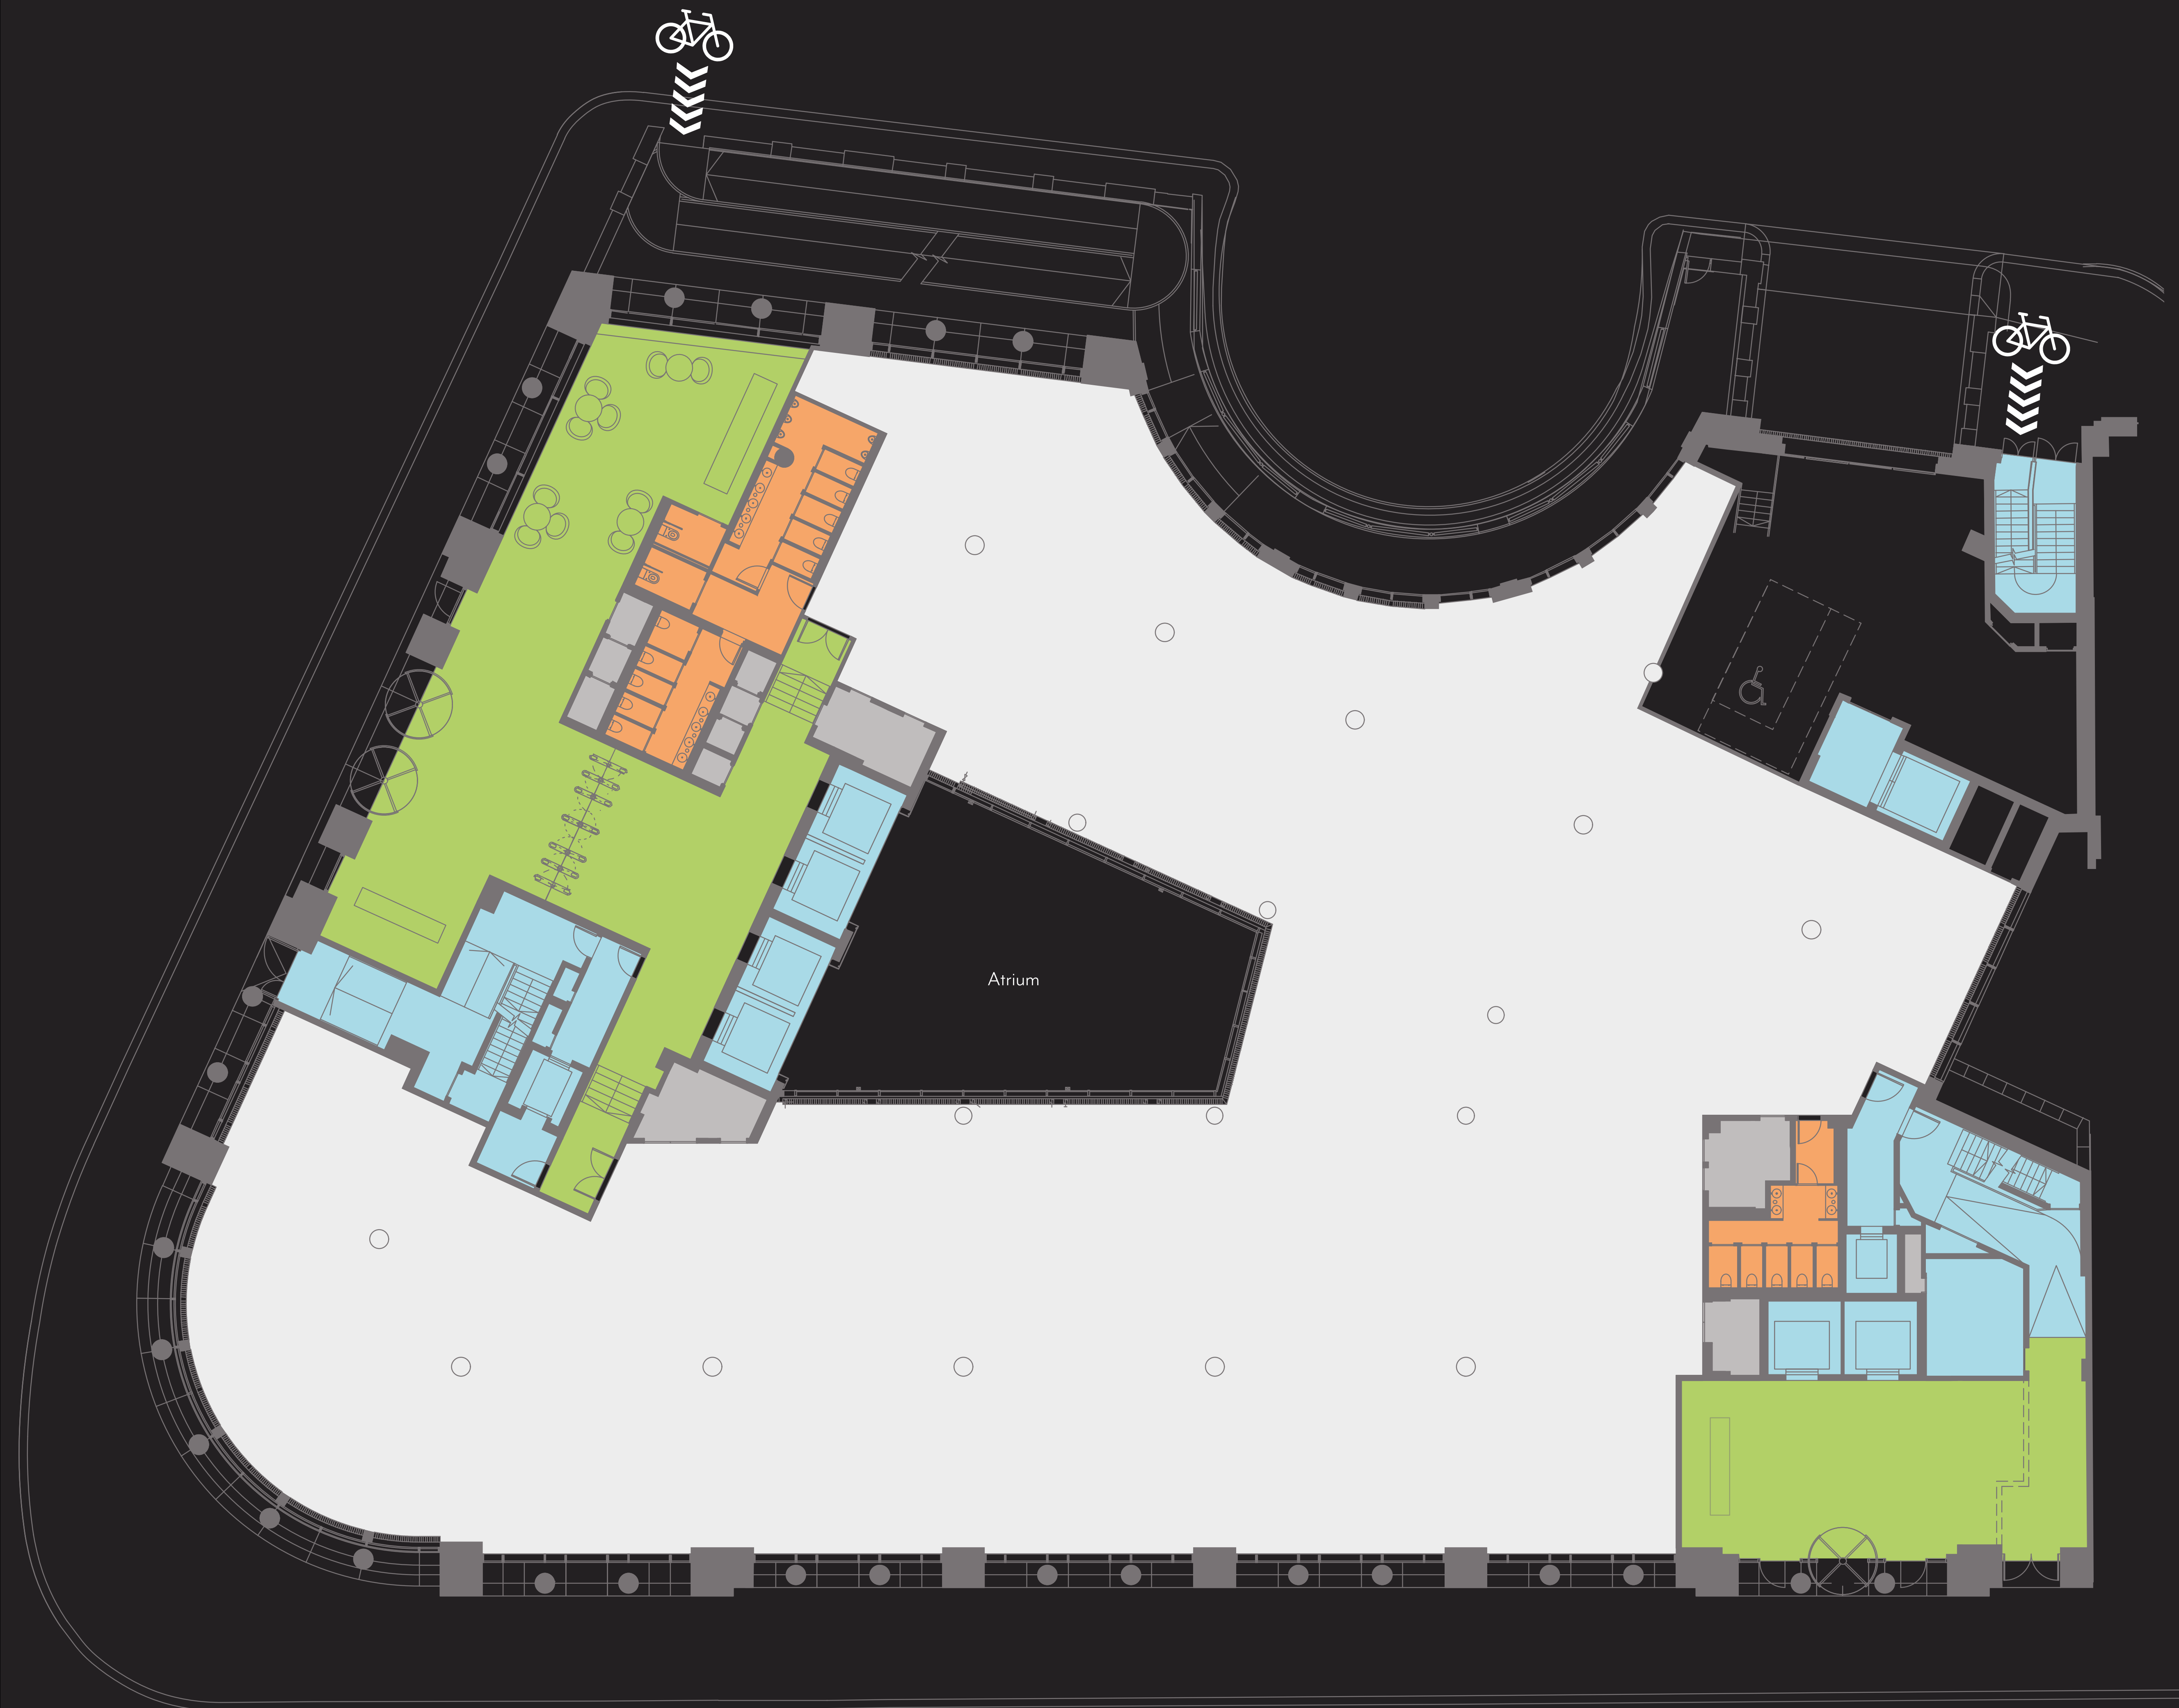

Lower Ground

24,165 SQ FT
2,245 SQ M

- Office
- WCs
- Stairwells / Lifts
- Lobby
- Private area

Ground

LET

15,741 SQ FT

1,462 SQ M

- Office
- Reception
- WCs
- Private area
- Stairwells / Lifts

First LET

19,859 SQ FT
1,844 SQ M

- Office
- Private area
- WCs
- Stairwells / Lifts

Second – Fifth

- Office
- Private area
- WCs
- Stairwells / Lifts