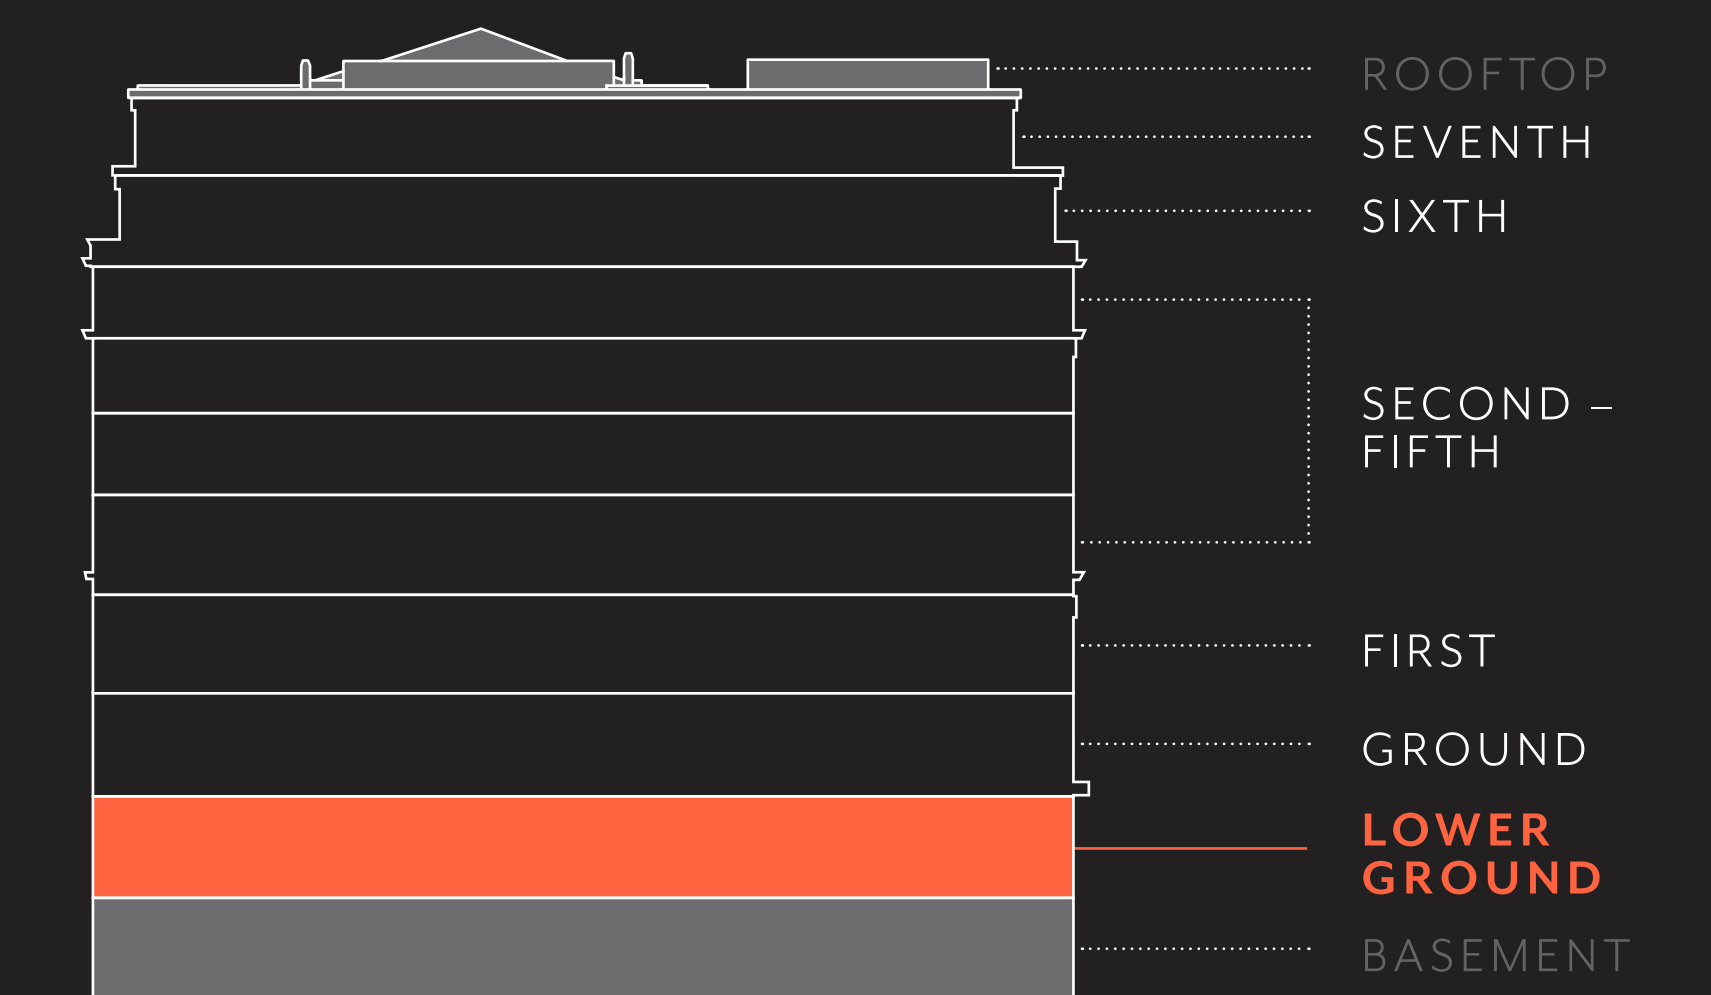

Lower Ground

24,165 SQ FT
2,245 SQ M

- Office
- WCs
- Stairwells / Lifts
- Lobby
- Private area

Ground

LET

15,741 SQ FT

1,462 SQ M

- Office
- Reception
- WCs
- Private area
- Stairwells / Lifts

First LET

19,859 SQ FT
1,844 SQ M

- Office
- Private area
- WCs
- Stairwells / Lifts

Second – Fifth

- Office
- Private area
- WCs
- Stairwells / Lifts