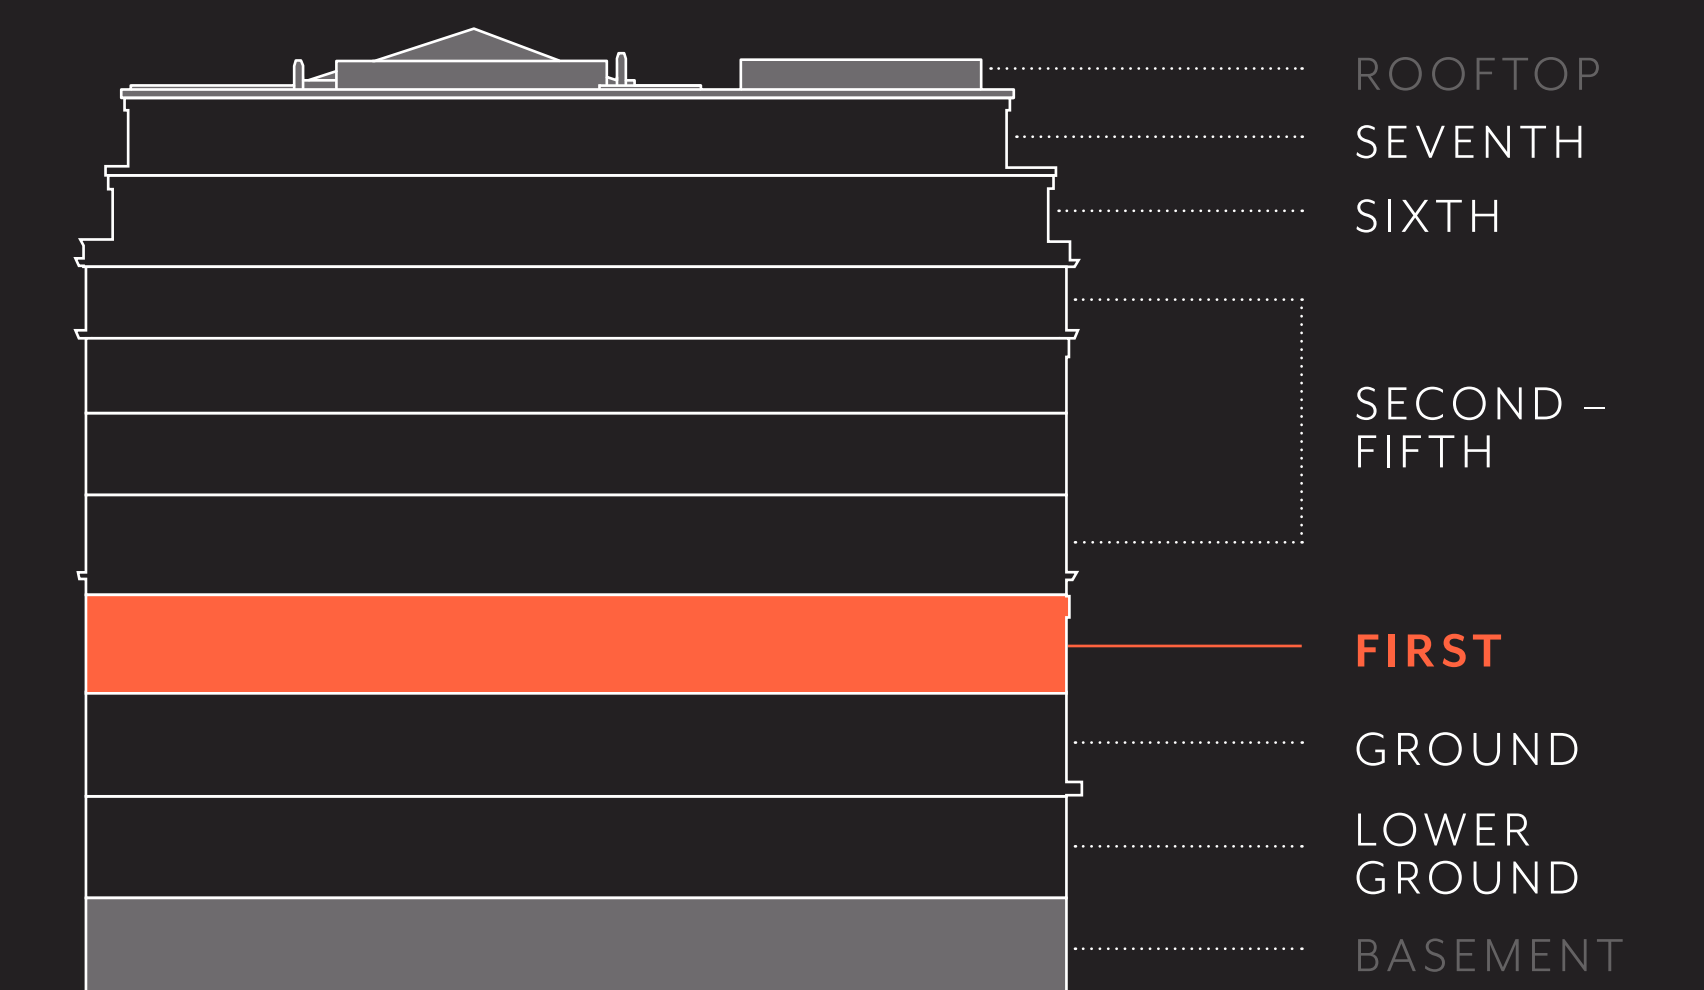

Lower Ground

24,165 SQ FT
2,245 SQ M

- Office
- WCs
- Stairwells / Lifts
- Lobby
- Private area

Ground

LET

15,741 SQ FT

1,462 SQ M

- Office
- Reception
- WCs
- Private area
- Stairwells / Lifts

First LET

19,859 SQ FT
1,844 SQ M

- Office
- Private area
- WCs
- Stairwells / Lifts

Second – Fifth

- Office
- Private area
- WCs
- Stairwells / Lifts