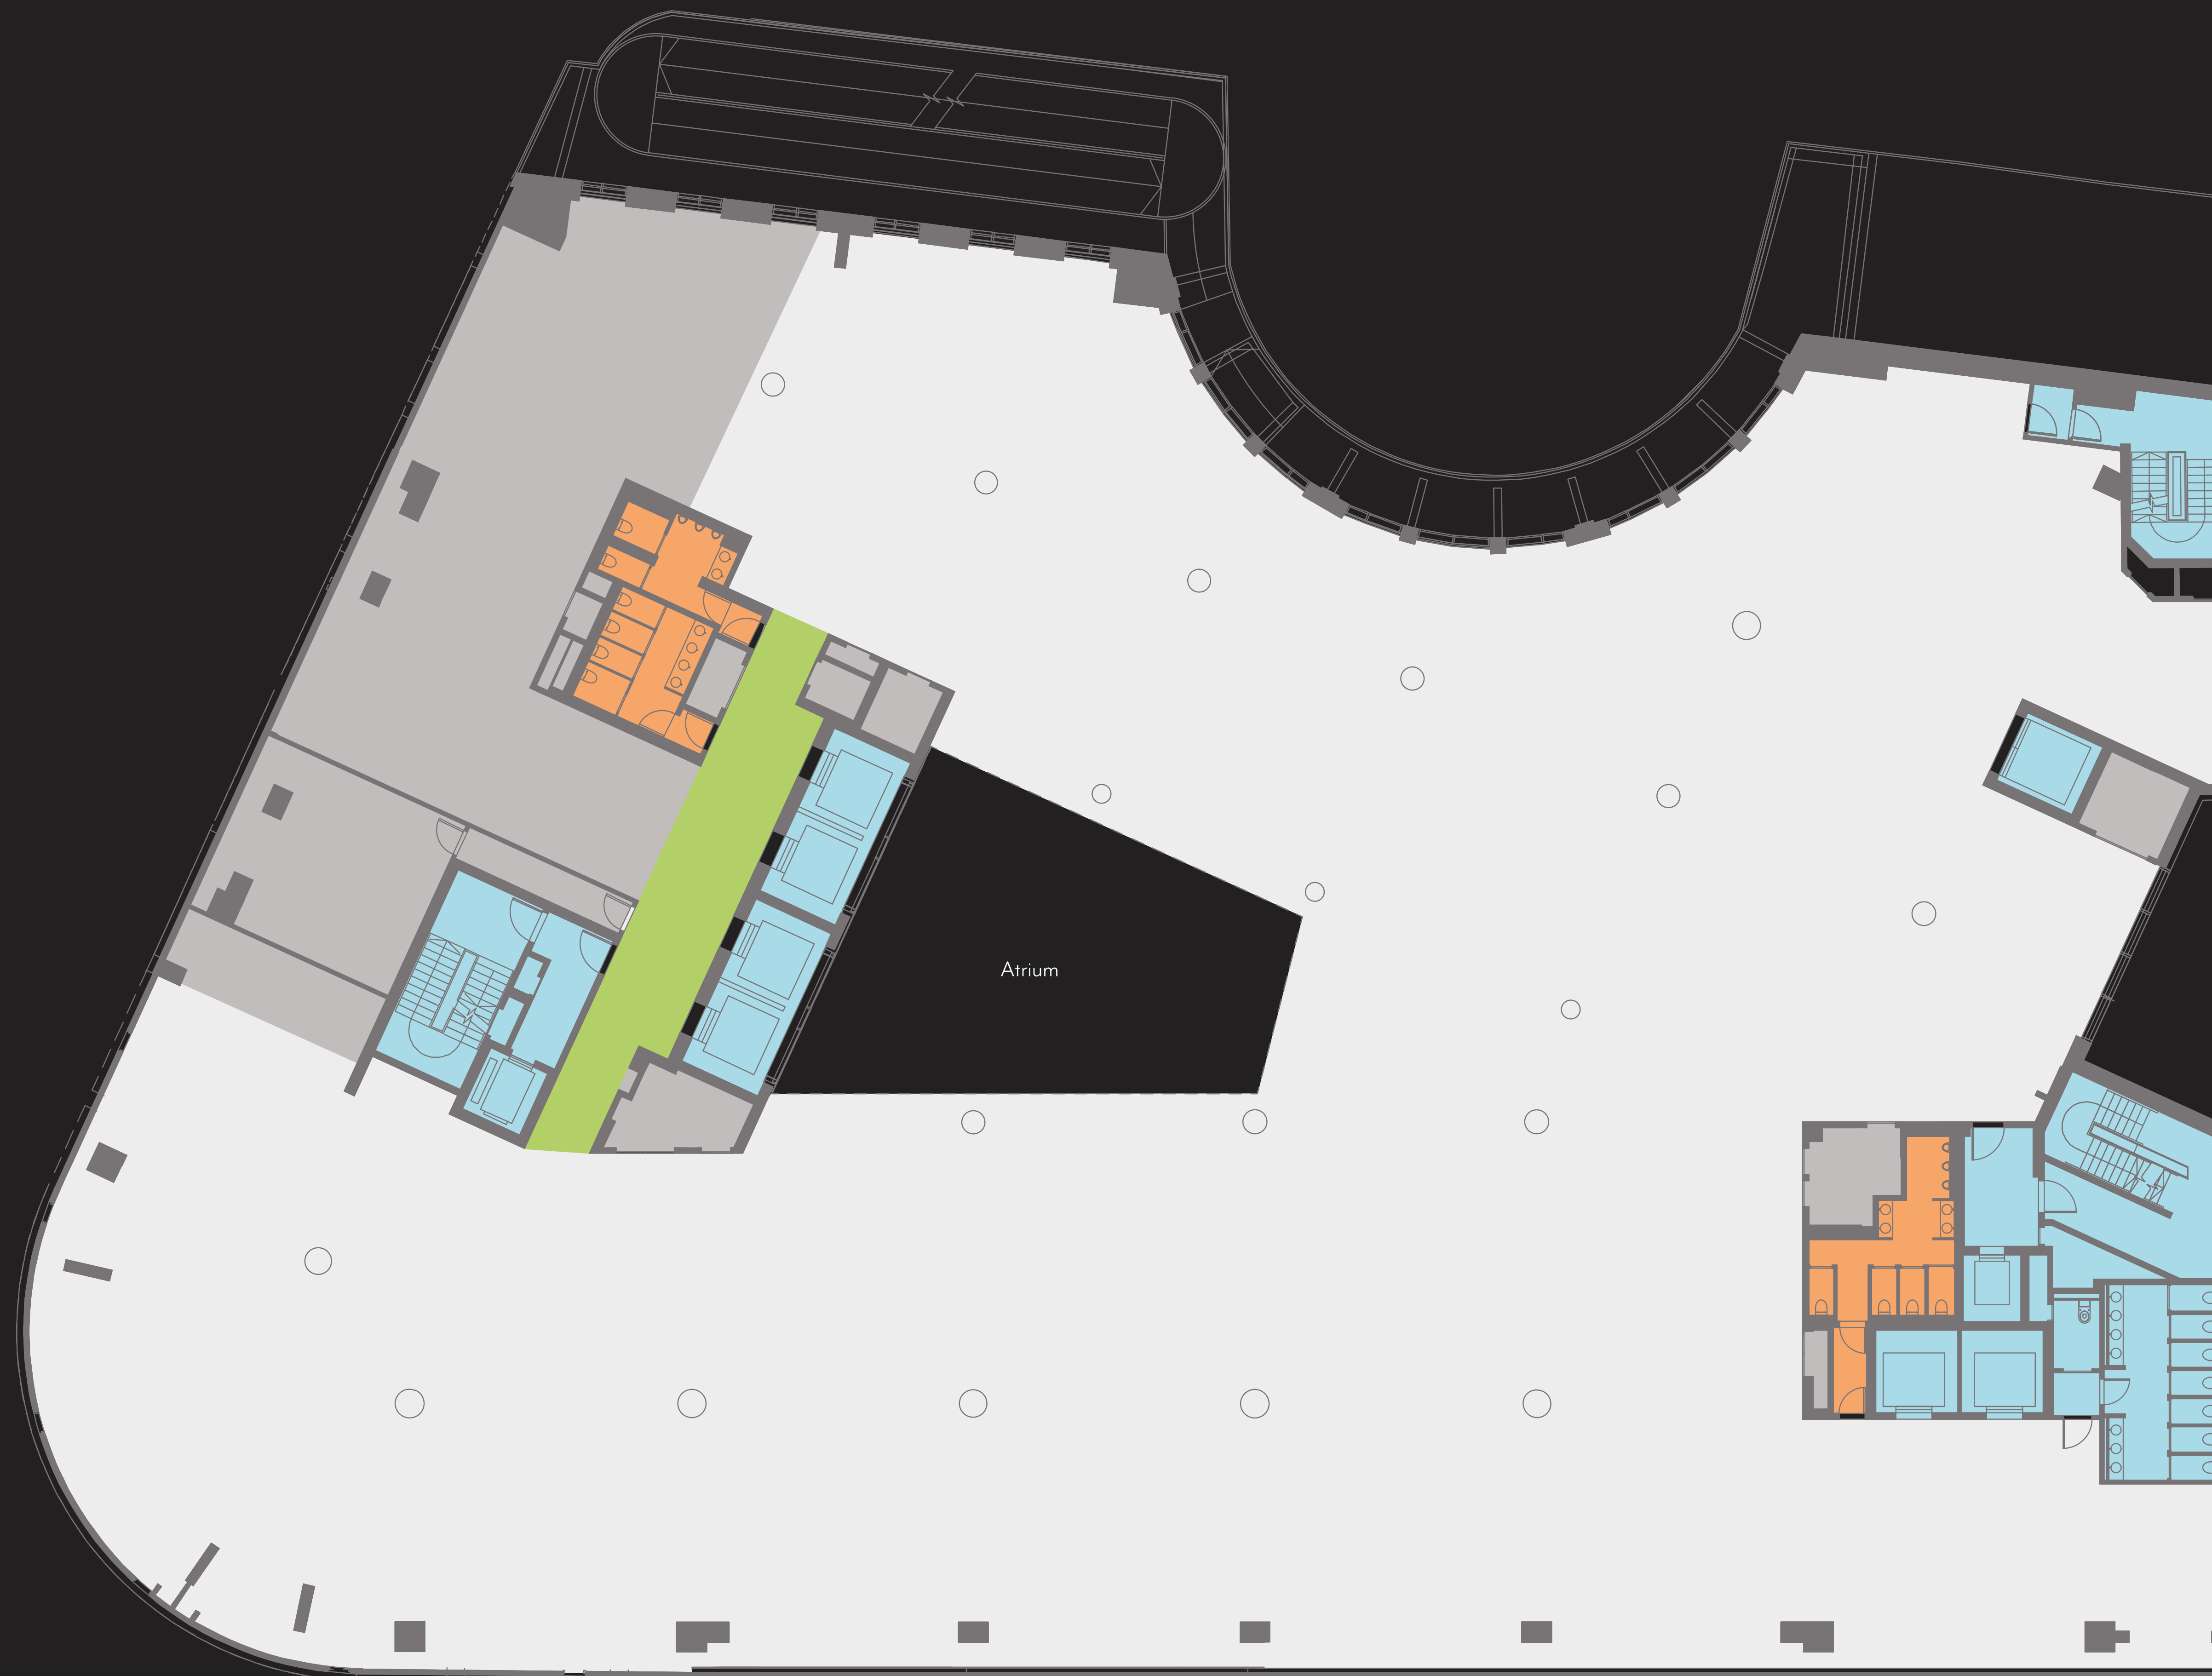

Lower Ground

24,165 SQ FT
2,245 SQ M

- Office
- WCs
- Stairwells / Lifts
- Lobby
- Private area

Ground

LET

15,741 SQ FT

1,462 SQ M

- Office
- Reception
- WCs
- Private area
- Stairwells / Lifts

First LET

19,859 SQ FT
1,844 SQ M

- Office
- Private area
- WCs
- Stairwells / Lifts

Second – Fifth

- Office
- Private area
- WCs
- Stairwells / Lifts