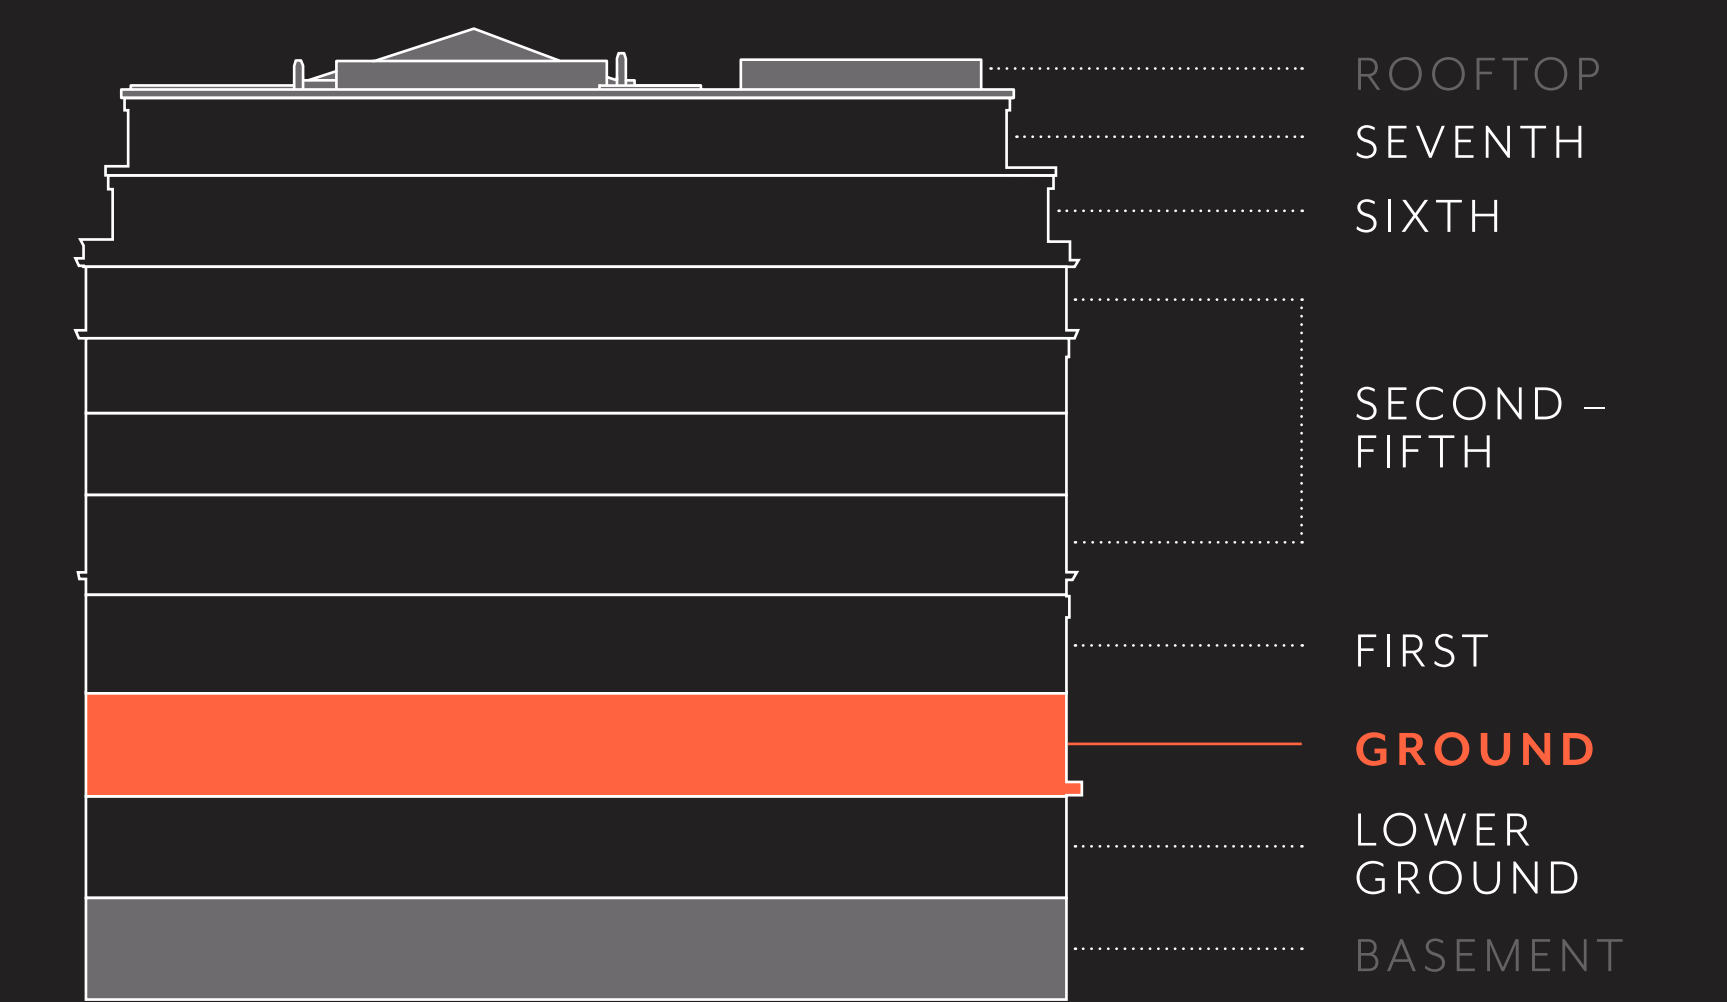

Lower Ground

24,165 SQ FT
2,245 SQ M

- Office
- WCs
- Stairwells / Lifts
- Lobby
- Private area

Ground

LET

15,741 SQ FT

1,462 SQ M

- Office
- Reception
- WCs
- Private area
- Stairwells / Lifts

First LET

19,859 SQ FT
1,844 SQ M

- Office
- Private area
- WCs
- Stairwells / Lifts

Second – Fifth

- Office
- Private area
- WCs
- Stairwells / Lifts